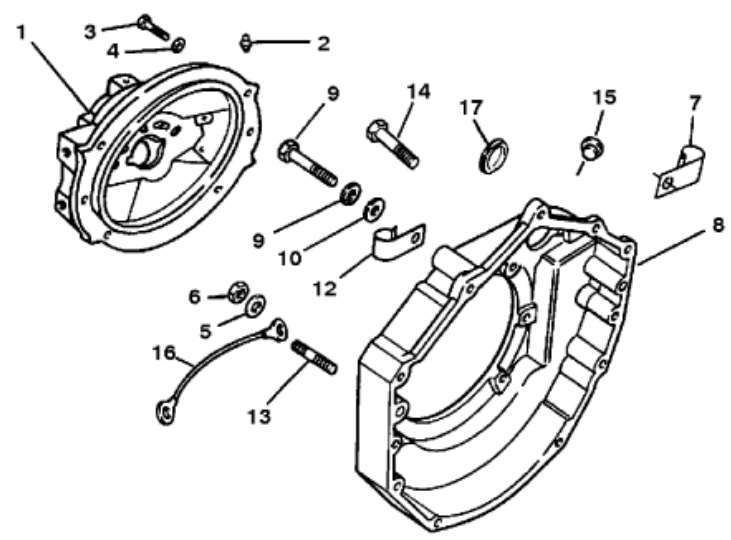

Parts List

Ref	Class	Part	Description	Qty	Comment	Footnote
1		93911A 4	HOUSING ASSEMBLY	1		
2	22	74036	FITTING-Grease	2		
3	10	47651	SCREW (.437-14 x 1.500)	6		
4	13	32993	LOCKWASHER (.437)	6		
5	12	20553	WASHER	5		
6	11	32219	NUT (.375-16)	2		
7	54	62494	CLIP	1		
8		44187T	HOUSING-Flywheel	1		
9	10	37612	SCREW (.375-16 x 1.250)	1		
9	10	47688	SCREW (.375-16 x 2.750)	2		
10	13	35048	LOCKWASHER (.375)	7		
11	12	20572	WASHER (For Slot)	1		
12	54	78945	J CLIP	2		
13	16	64066	STUD (2.750 In.)	2		
14	10	34353	SCREW (.375-16 x 1.00)	1		
15	19	38606	PLUG	1		
16	84	62826A 6	CABLE ASSEMBLY (Black)	2		
17	19	12304	PLUG-Timing Window	2		